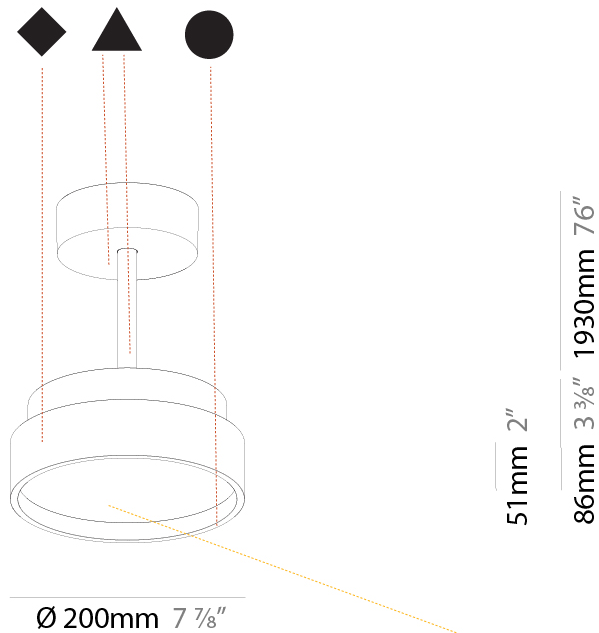

GENERAL

Series: Sign Diva Tube
Subseries: Sign Diva Tube Korona
Partner: Prolicht
Division: Architectural
Installation: Suspension
Product Type: Pendant
Mounting Location: Ceiling
Light Distribution: Direct

PHYSICAL

Shape: Round
Diameter (mm): 200
Diameter (in): 7 7/8
Height (mm): 86
Height (in): 3 3/8
Max. Overall Height (mm): 2016
Max. Overall Height (in): 79 3/8
Weight (kg): 1.789
Weight (lbs): 3.944
Diffuser: PMMA - Opal / Micro-Prism / Sparkling Secret / Vintage Industrial
Fixture Finish: SSR / BKV / CWI / CRY / HAB / UFT / ITA / RUA / FTG / MYG / LOD / PUS / FRO / FUP / KIA / POP / BLS / SPG / MEY / GOH / CHC / COM / ABZ / JAG / OBR / MOS / ROR
Fixture Material: PMMA / Extruded Aluminum / Steel

ELECTRICAL

Lamp Type: LED (Zhaga Standard)
Input Wattage (W): 10
Dimming: Tri-Mode (Non-Dimming and Phase Dimming (120Vac only) and 0-10V Dimming)
Driver Included: Yes
Driver Location: Integrated
Driver Type: Constant Current - Universal
Driver Class: Class 2
Input Voltage (V): 120 - 277
Constant Current (MA): 350

LED

Color Temperature (°K): 2700 / 3000 / 3500 / 4000
Max. Delivered Lumen (lm): 836 / 895 / 903 / 921
Nominal Lumen (lm): 1280 / 1370 / 1382 / 1410
CRI: >90 CRI
Lamp Life (hrs): 50000

OPTICAL

RATINGS AND CERTIFICATIONS

Certified By: Certified for North American Standards
IP rating: IP20