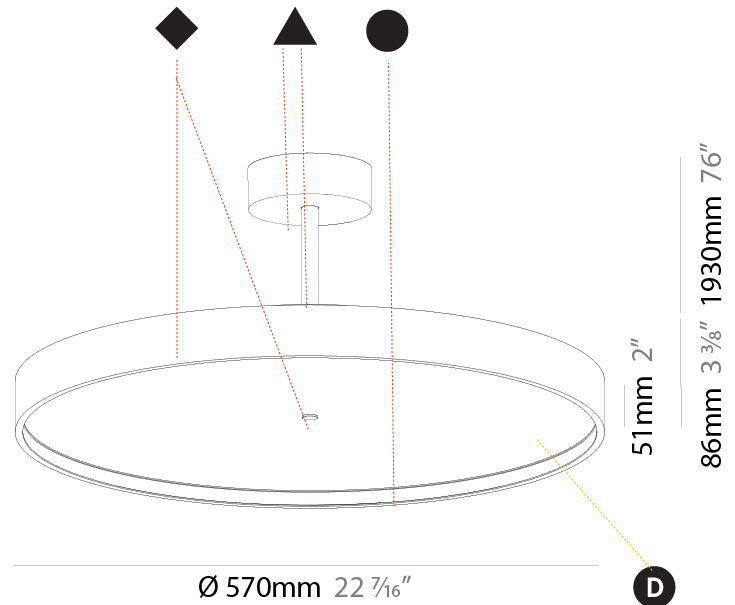

GENERAL

Series: Sign Diva Tube
Subseries: Sign Diva Tube Korona
Partner: Prolicht
Division: Architectural
Installation: Suspension
Product Type: Pendant
Mounting Location: Ceiling
Light Distribution: Direct

PHYSICAL

Shape: Round
Diameter (mm): 570
Diameter (in): 22 7/16
Height (mm): 86
Height (in): 3 3/8
Max. Overall Height (mm): 2016
Max. Overall Height (in): 79 3/8
Weight (kg): 7.982
Weight (lbs): 17.597
Diffuser: PMMA - Opal / Micro-Prism / Sparkling Secret / Vintage Industrial
Fixture Finish: SSR / BKV / CWI / CRY / HAB / UFT / ITA / RUA / FTG / MYG / LOD / PUS / FRO / FUP / KIA / POP / BLS / SPG / MEY / GOH / CHC / COM / ABZ / JAG / OBR / MOS / ROR
Fixture Material: PMMA / Extruded Aluminum / Steel

ELECTRICAL

Lamp Type: LED (Zhaga Standard)
Input Wattage (W): 49
Total Output Wattage (W): 46.9
Dimming: Tri-Mode (Non-Dimming and Phase Dimming (120Vac only) and 0-10V Dimming)
Driver Included: Yes
Driver Location: Integrated
Driver Type: Constant Current - Universal
Driver Class: Class 2
Input Voltage (V): 120 - 277
Constant Current (MA): 350

LED

Color Temperature (*K): 2700 / 3000 / 3500 / 4000
Max. Delivered Lumen (lm): 4978 / 5337 / 5384 / 5494
Nominal Lumen (lm): 6199 / 6646 / 6705 / 6842
CRI: >90 CRI
Lamp Life (hrs): 50000

OPTICAL

RATINGS AND CERTIFICATIONS

Certified By: Certified for North American Standards
IP rating: IP20